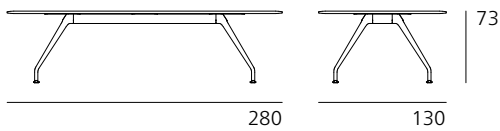

300/05
Single table portal Basic, not pictured

300/03
Socket strips

300/04
Socket strips

300/051
Vertical cable management

300/06
Strain anchor for cable channel

In a class of its own: the optional integration of socket strips, ports and wires for multimedia equipment doesn't detract from the Graph table's classy appearance. There is a generously sized, conveniently retractable storage compartment for all the accessories underneath the single table portals.

Oval table example configurations / models and dimensions

300/00 Oval table 120 x 200 cm – for 6 people

300/00 Oval table 120 x 240 cm – for 6 people

300/00 Ovaltable 130 x 280 cm – for 8 people

Round table example configurations / models and dimensions

300/30 Round table Ø 125 cm – for 4 people

300/30 Round table Ø 150 cm – for 4 people

300/40 Round table Ø 210 cm – for 8 people

300/50 Round table Ø 300 cm – for 12 people

Square table example configurations / models and dimensions