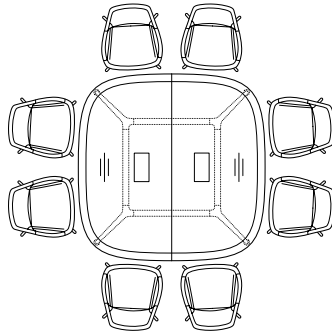

302/5
Conference chair
high backrest
■ 125 ■ 62 ■ 64
■ 43 ■ 48 ■ 47

302/7
Conference chair,
high back
■ 123/133 ■ 62 ■ 64
■ 41/51 ■ 48 ■ 47

300 Tables
120 x 200/240 cm and 130 x 280 cm, height 73 cm

A distinctive design and exceptional comfort: the Graph conference chair offers three-dimensional flexibility due to its first-class upholstery and a supporting leaf spring underneath the seat.

Oval table example configurations / models and dimensions

300/00 Oval table 120 x 200 cm – for 6 people

300/00 Oval table 120 x 240 cm – for 6 people

300/00 Ovaltable 130 x 280 cm – for 8 people

Round table example configurations / models and dimensions

300/30 Round table Ø 125 cm – for 4 people

300/30 Round table Ø 150 cm – for 4 people

300/40 Round table Ø 210 cm – for 8 people

300/50 Round table Ø 300 cm – for 12 people

Square table example configurations / models and dimensions

300/30 Square table 120 cm – for 4 people

300/40 Square table 190 cm – for 8 people

300/50 Square table 280 cm – for 12 people

Table elements and example configurations

300/14 Starting element 150 x 190 cm