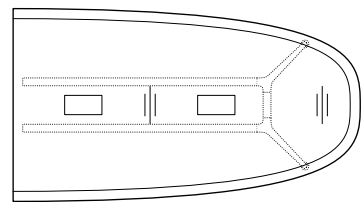

300/30 Round table Ø 125 cm – for 4 people

300/30 Round table Ø 150 cm – for 4 people

300/40 Round table Ø 210 cm – for 8 people

300/50 Round table Ø 300 cm – for 12 people

Square table example configurations / models and dimensions

300/30 Square table 120 cm – for 4 people

300/40 Square table 190 cm – for 8 people

300/50 Square table 280 cm – for 12 people

Table elements and example configurations

300/14 Starting element 150 x 190 cm

300/16 Intermediate element 150 x 160 cm

300/15 Finishing element 150 x 190 cm

300/14 Starting element 150 x 270 cm

300/16 Intermediate element 150 x 240 cm

300/15 Finishing element 150 x 270 cm

300/10 for 14 people