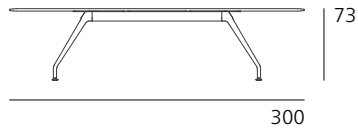

300/05
Single table portal Basic, not pictured

300/03
Socket strips

300/04
Socket strips

300/051
Vertical cable management

300/06
Strain anchor for cable channel

In a class of its own: the optional integration of socket strips, ports and wires for multimedia equipment doesn't detract from the Graph table's classy appearance. There is a generously sized, conveniently retractable storage compartment for all the accessories underneath the single table portals.

Oval table example configurations / models and dimensions

300/00 Oval table 120 x 200 cm – for 6 people

300/00 Oval table 120 x 240 cm – for 6 people

300/00 Ovaltable 130 x 280 cm – for 8 people

Round table example configurations / models and dimensions

300/30 Round table Ø 125 cm – for 4 people

300/30 Round table Ø 150 cm – for 4 people

300/40 Round table Ø 210 cm – for 8 people

300/50 Round table Ø 300 cm – for 12 people

Square table example configurations / models and dimensions