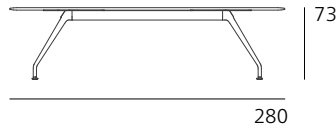

Oval table example configurations / models and dimensions

300/00 Oval table 120 x 200 cm – for 6 people

300/00 Oval table 120 x 240 cm – for 6 people

300/00 Ovaltable 130 x 280 cm – for 8 people

Round table example configurations / models and dimensions

300/30 Round table Ø 125 cm – for 4 people

300/30 Round table Ø 150 cm – for 4 people

300/40 Round table Ø 210 cm – for 8 people

300/50 Round table Ø 300 cm – for 12 people

Square table example configurations / models and dimensions

300/30 Square table 120 cm – for 4 people

300/40 Square table 190 cm – for 8 people

300/50 Square table 280 cm – for 12 people

Table elements and example configurations

300/14 Starting element 150 x 190 cm