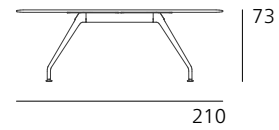

300/05
Single table portal Basic, not pictured

300/03
Socket strips

300/04
Socket strips

300/051
Vertical cable management

300/06
Strain anchor for cable channel

In a class of its own: the optional integration of socket strips, ports and wires for multimedia equipment doesn't detract from the Graph table's classy appearance. There is a generously sized, conveniently retractable storage compartment for all the accessories underneath the single table portals.

Oval table example configurations / models and dimensions

300/00 Oval table 120 x 200 cm – for 6 people

300/00 Oval table 120 x 240 cm – for 6 people

300/00 Ovaltable 130 x 280 cm – for 8 people

Round table example configurations / models and dimensions

300/30 Round table Ø 125 cm – for 4 people

300/30 Round table Ø 150 cm – for 4 people

300/40 Round table Ø 210 cm – for 8 people

300/50 Round table Ø 300 cm – for 12 people

Square table example configurations / models and dimensions