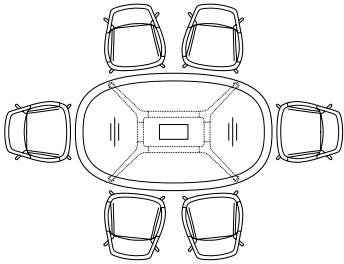

302/5
Conference chair
high backrest
■ 125 ■ 62 ■ 64
■ 43 ■ 48 ■ 47

302/7
Conference chair,
high back
■ 123/133 ■ 62 ■ 64
■ 41/51 ■ 48 ■ 47

300 Tables
120 x 200/240 cm and 130 x 280 cm, height 73 cm

A distinctive design and exceptional comfort: the Graph conference chair offers three-dimensional flexibility due to its first-class upholstery and a supporting leaf spring underneath the seat.

300/05
Single table portal Basic, not pictured

300/03
Socket strips

300/04
Socket strips

300/051
Vertical cable management

300/06
Strain anchor for cable channel

In a class of its own: the optional integration of socket strips, ports and wires for multimedia equipment doesn't detract from the Graph table's classy appearance. There is a generously sized, conveniently retractable storage compartment for all the accessories underneath the single table portals.

Oval table example configurations / models and dimensions

300/00 Oval table 120 x 200 cm – for 6 people

300/00 Oval table 120 x 240 cm – for 6 people

300/00 Ovaltable 130 x 280 cm – for 8 people

Round table example configurations / models and dimensions

300/30 Round table Ø 125 cm – for 4 people

300/30 Round table Ø 150 cm – for 4 people

300/40 Round table Ø 210 cm – for 8 people

300/50 Round table Ø 300 cm – for 12 people

Square table example configurations / models and dimensions