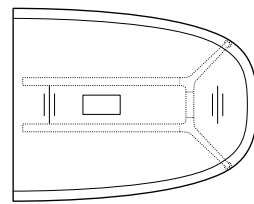

300/30 Round table Ø 125 cm – for 4 people

300/30 Round table Ø 150 cm – for 4 people

300/40 Round table Ø 210 cm – for 8 people

300/50 Round table Ø 300 cm – for 12 people

Square table example configurations / models and dimensions

300/30 Square table 120 cm – for 4 people

300/40 Square table 190 cm – for 8 people

300/50 Square table 280 cm – for 12 people

Table elements and example configurations

300/14 Starting element 150 x 190 cm

300/16 Intermediate element 150 x 160 cm

300/15 Finishing element 150 x 190 cm

300/14 Starting element 150 x 270 cm

300/16 Intermediate element 150 x 240 cm

300/15 Finishing element 150 x 270 cm

300/10 for 14 people