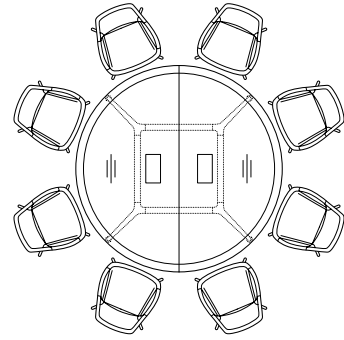

302/5
Conference chair
high backrest
■ 125 ■ 62 ■ 64
■ 43 ■ 48 ■ 47

302/7
Conference chair,
high back
■ 123/133 ■ 62 ■ 64
■ 41/51 ■ 48 ■ 47

300 Tables
120 x 200/240 cm and 130 x 280 cm, height 73 cm

A distinctive design and exceptional comfort: the Graph conference chair offers three-dimensional flexibility due to its first-class upholstery and a supporting leaf spring underneath the seat.

300/05
Single table portal Basic, not pictured

300/03
Socket strips

300/04
Socket strips

300/051
Vertical cable management

300/06
Strain anchor for cable channel

In a class of its own: the optional integration of socket strips, ports and wires for multimedia equipment doesn't detract from the Graph table's classy appearance. There is a generously sized, conveniently retractable storage compartment for all the accessories underneath the single table portals.

Oval table example configurations / models and dimensions

300/00 Oval table 120 x 200 cm – for 6 people

300/00 Oval table 120 x 240 cm – for 6 people

300/00 Ovaltable 130 x 280 cm – for 8 people

Round table example configurations / models and dimensions

300/30 Round table Ø 125 cm – for 4 people

300/30 Round table Ø 150 cm – for 4 people

300/40 Round table Ø 210 cm – for 8 people

300/50 Round table Ø 300 cm – for 12 people

Square table example configurations / models and dimensions