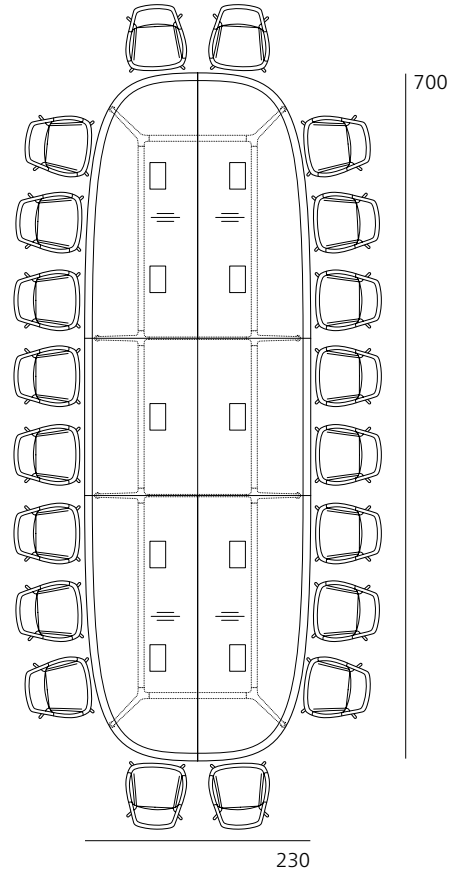

300/30 Round table Ø 125 cm – for 4 people

300/30 Round table Ø 150 cm – for 4 people

300/40 Round table Ø 210 cm – for 8 people

300/50 Round table Ø 300 cm – for 12 people

Square table example configurations / models and dimensions

300/30 Square table 120 cm – for 4 people

300/40 Square table 190 cm – for 8 people

300/50 Square table 280 cm – for 12 people

Table elements and example configurations

300/14 Starting element 150 x 190 cm

300/16 Intermediate element 150 x 160 cm

300/15 Finishing element 150 x 190 cm

300/14 Starting element 150 x 270 cm

300/16 Intermediate element 150 x 240 cm

300/15 Finishing element 150 x 270 cm

300/10 for 14 people

300/25 for 16 people

300/26 for 18 people

300/27 for 20 people

300/28 for 22 people

780

All dimensions in cm.
Subject to change.

30 range conference chairs

Upholstery materials