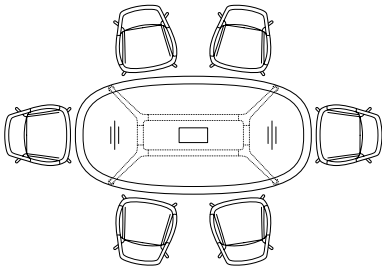

302/5
Conference chair
high backrest
■ 125 ■ 62 ■ 64
■ 43 ■ 48 ■ 47

302/7
Conference chair,
high back
■ 123/133 ■ 62 ■ 64
■ 41/51 ■ 48 ■ 47

300 Tables
120 x 200/240 cm and 130 x 280 cm, height 73 cm

A distinctive design and exceptional comfort: the Graph conference chair offers three-dimensional flexibility due to its first-class upholstery and a supporting leaf spring underneath the seat.

300/05
Single table portal Basic, not pictured

300/03
Socket strips

300/04
Socket strips

300/051
Vertical cable management

300/06
Strain anchor for cable channel

In a class of its own: the optional integration of socket strips, ports and wires for multimedia equipment doesn't detract from the Graph table's classy appearance. There is a generously sized, conveniently retractable storage compartment for all the accessories underneath the single table portals.

Oval table example configurations / models and dimensions

300/00 Oval table 120 x 200 cm – for 6 people

300/00 Oval table 120 x 240 cm – for 6 people

300/00 Ovaltable 130 x 280 cm – for 8 people

Round table example configurations / models and dimensions

300/30 Round table Ø 125 cm – for 4 people

300/30 Round table Ø 150 cm – for 4 people

300/40 Round table Ø 210 cm – for 8 people

300/50 Round table Ø 300 cm – for 12 people

Square table example configurations / models and dimensions