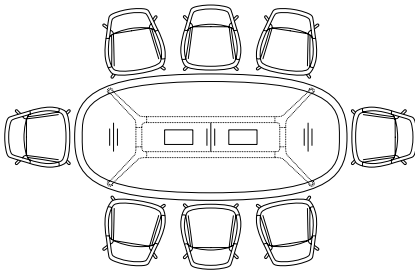

302/5
Conference chair
high backrest
■ 125 ■ 62 ■ 64
■ 43 ■ 48 ■ 47

302/7
Conference chair,
high back
■ 123/133 ■ 62 ■ 64
■ 41/51 ■ 48 ■ 47

300 Tables
120 x 200/240 cm and 130 x 280 cm, height 73 cm

A distinctive design and exceptional comfort: the Graph conference chair offers three-dimensional flexibility due to its first-class upholstery and a supporting leaf spring underneath the seat.

300/05
Single table portal Basic, not pictured

300/03
Socket strips

300/04
Socket strips

300/051
Vertical cable management

300/06
Strain anchor for cable channel

In a class of its own: the optional integration of socket strips, ports and wires for multimedia equipment doesn't detract from the Graph table's classy appearance. There is a generously sized, conveniently retractable storage compartment for all the accessories underneath the single table portals.

Oval table example configurations / models and dimensions

300/00 Oval table 120 x 200 cm – for 6 people

300/00 Oval table 120 x 240 cm – for 6 people

300/00 Ovaltable 130 x 280 cm – for 8 people

Round table example configurations / models and dimensions

300/30 Round table Ø 125 cm – for 4 people

300/30 Round table Ø 150 cm – for 4 people

300/40 Round table Ø 210 cm – for 8 people

300/50 Round table Ø 300 cm – for 12 people

Square table example configurations / models and dimensions