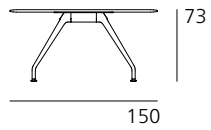

300/05
Single table portal Basic, not pictured

300/03
Socket strips

300/04
Socket strips

300/051
Vertical cable management

300/06
Strain anchor for cable channel

In a class of its own: the optional integration of socket strips, ports and wires for multimedia equipment doesn't detract from the Graph table's classy appearance. There is a generously sized, conveniently retractable storage compartment for all the accessories underneath the single table portals.

Oval table example configurations / models and dimensions

300/00 Oval table 120 x 200 cm – for 6 people

300/00 Oval table 120 x 240 cm – for 6 people

300/00 Ovaltable 130 x 280 cm – for 8 people

Round table example configurations / models and dimensions

300/30 Round table Ø 125 cm – for 4 people

300/30 Round table Ø 150 cm – for 4 people

300/40 Round table Ø 210 cm – for 8 people

300/50 Round table Ø 300 cm – for 12 people

Square table example configurations / models and dimensions