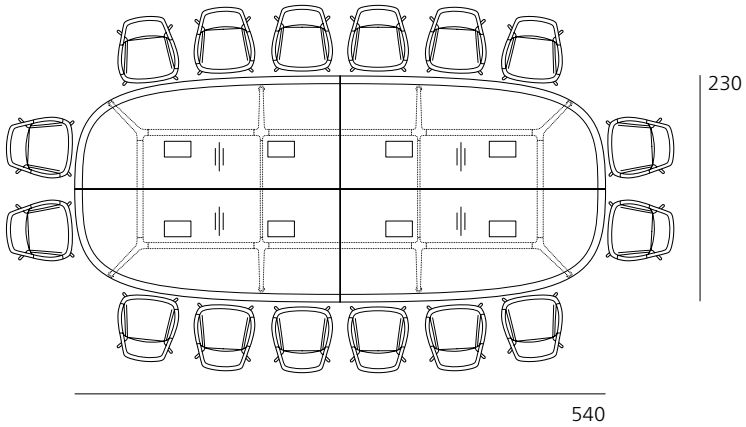

300/30 Round table Ø 125 cm – for 4 people

300/30 Round table Ø 150 cm – for 4 people

300/40 Round table Ø 210 cm – for 8 people

300/50 Round table Ø 300 cm – for 12 people

Square table example configurations / models and dimensions

300/30 Square table 120 cm – for 4 people

300/40 Square table 190 cm – for 8 people

300/50 Square table 280 cm – for 12 people

Table elements and example configurations

300/14 Starting element 150 x 190 cm

300/16 Intermediate element 150 x 160 cm

300/15 Finishing element 150 x 190 cm

300/14 Starting element 150 x 270 cm

300/16 Intermediate element 150 x 240 cm

300/15 Finishing element 150 x 270 cm

300/10 for 14 people

300/25 for 16 people

300/26 for 18 people

300/27 for 20 people

300/28 for 22 people

780

All dimensions in cm.
Subject to change.

30 range conference chairs

Upholstery materials