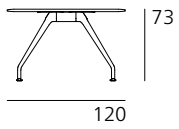

Oval table example configurations / models and dimensions

300/00 Oval table 120 x 200 cm – for 6 people

300/00 Oval table 120 x 240 cm – for 6 people

300/00 Ovaltable 130 x 280 cm – for 8 people

Round table example configurations / models and dimensions

300/30 Round table Ø 125 cm – for 4 people

300/30 Round table Ø 150 cm – for 4 people

300/40 Round table Ø 210 cm – for 8 people

300/50 Round table Ø 300 cm – for 12 people

Square table example configurations / models and dimensions

300/30 Square table 120 cm – for 4 people

300/40 Square table 190 cm – for 8 people

300/50 Square table 280 cm – for 12 people

Table elements and example configurations

300/14 Starting element 150 x 190 cm