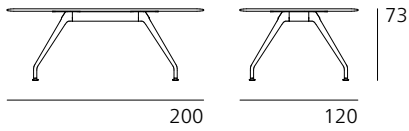

300/05
Single table portal Basic, not pictured

300/03
Socket strips

300/04
Socket strips

300/051
Vertical cable management

300/06
Strain anchor for cable channel

In a class of its own: the optional integration of socket strips, ports and wires for multimedia equipment doesn't detract from the Graph table's classy appearance. There is a generously sized, conveniently retractable storage compartment for all the accessories underneath the single table portals.

Oval table example configurations / models and dimensions

300/00 Oval table 120 x 200 cm – for 6 people

300/00 Oval table 120 x 240 cm – for 6 people

300/00 Ovaltable 130 x 280 cm – for 8 people

Round table example configurations / models and dimensions

300/30 Round table Ø 125 cm – for 4 people

300/30 Round table Ø 150 cm – for 4 people

300/40 Round table Ø 210 cm – for 8 people

300/50 Round table Ø 300 cm – for 12 people

Square table example configurations / models and dimensions