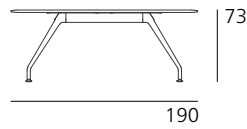

Oval table example configurations / models and dimensions

300/00 Oval table 120 x 200 cm – for 6 people

300/00 Oval table 120 x 240 cm – for 6 people

300/00 Ovaltable 130 x 280 cm – for 8 people

Round table example configurations / models and dimensions

300/30 Round table Ø 125 cm – for 4 people

300/30 Round table Ø 150 cm – for 4 people

300/40 Round table Ø 210 cm – for 8 people

300/50 Round table Ø 300 cm – for 12 people

Square table example configurations / models and dimensions

300/30 Square table 120 cm – for 4 people

300/40 Square table 190 cm – for 8 people

300/50 Square table 280 cm – for 12 people

Table elements and example configurations

300/14 Starting element 150 x 190 cm