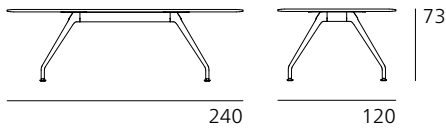

300/05
Single table portal Basic, not pictured

300/03
Socket strips

300/04
Socket strips

300/051
Vertical cable management

300/06
Strain anchor for cable channel

In a class of its own: the optional integration of socket strips, ports and wires for multimedia equipment doesn't detract from the Graph table's classy appearance. There is a generously sized, conveniently retractable storage compartment for all the accessories underneath the single table portals.

Oval table example configurations / models and dimensions

300/00 Oval table 120 x 200 cm – for 6 people

300/00 Oval table 120 x 240 cm – for 6 people

300/00 Ovaltable 130 x 280 cm – for 8 people

Round table example configurations / models and dimensions

300/30 Round table Ø 125 cm – for 4 people

300/30 Round table Ø 150 cm – for 4 people

300/40 Round table Ø 210 cm – for 8 people

300/50 Round table Ø 300 cm – for 12 people

Square table example configurations / models and dimensions