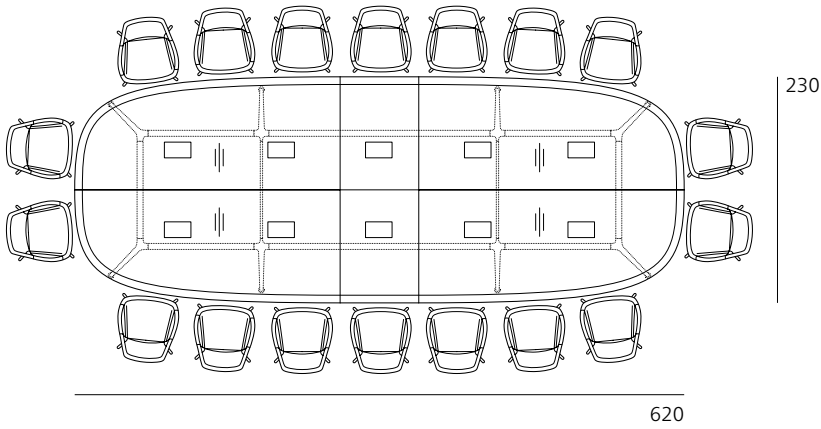

300/30 Round table Ø 125 cm – for 4 people

300/30 Round table Ø 150 cm – for 4 people

300/40 Round table Ø 210 cm – for 8 people

300/50 Round table Ø 300 cm – for 12 people

Square table example configurations / models and dimensions

300/30 Square table 120 cm – for 4 people

300/40 Square table 190 cm – for 8 people

300/50 Square table 280 cm – for 12 people

Table elements and example configurations

300/14 Starting element 150 x 190 cm

300/16 Intermediate element 150 x 160 cm

300/15 Finishing element 150 x 190 cm

300/14 Starting element 150 x 270 cm

300/16 Intermediate element 150 x 240 cm

300/15 Finishing element 150 x 270 cm

300/10 for 14 people

300/25 for 16 people

300/26 for 18 people

300/27 for 20 people

300/28 for 22 people

780

All dimensions in cm.
Subject to change.

30 range conference chairs

Upholstery materials