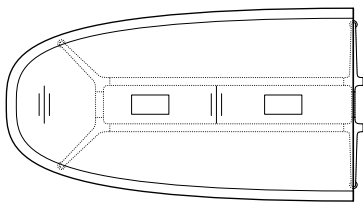

300/30 Round table Ø 125 cm – for 4 people

300/30 Round table Ø 150 cm – for 4 people

300/40 Round table Ø 210 cm – for 8 people

300/50 Round table Ø 300 cm – for 12 people

Square table example configurations / models and dimensions

300/30 Square table 120 cm – for 4 people

300/40 Square table 190 cm – for 8 people

300/50 Square table 280 cm – for 12 people

Table elements and example configurations

300/14 Starting element 150 x 190 cm

300/16 Intermediate element 150 x 160 cm

300/15 Finishing element 150 x 190 cm

300/14 Starting element 150 x 270 cm

300/16 Intermediate element 150 x 240 cm

300/15 Finishing element 150 x 270 cm

300/10 for 14 people