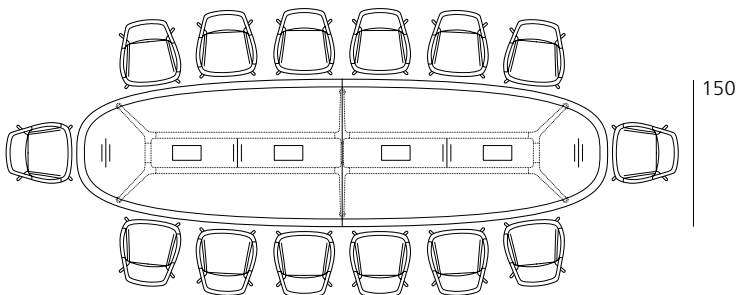

300/30 Round table Ø 125 cm – for 4 people

300/30 Round table Ø 150 cm – for 4 people

300/40 Round table Ø 210 cm – for 8 people

300/50 Round table Ø 300 cm – for 12 people

Square table example configurations / models and dimensions

300/30 Square table 120 cm – for 4 people

300/40 Square table 190 cm – for 8 people

300/50 Square table 280 cm – for 12 people

Table elements and example configurations

300/14 Starting element 150 x 190 cm

300/16 Intermediate element 150 x 160 cm

300/15 Finishing element 150 x 190 cm

300/14 Starting element 150 x 270 cm

300/16 Intermediate element 150 x 240 cm

300/15 Finishing element 150 x 270 cm

300/10 for 14 people

300/25 for 16 people

300/26 for 18 people

300/27 for 20 people

300/28 for 22 people

780

All dimensions in cm.
Subject to change.

30 range conference chairs

Upholstery materials