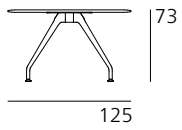

300/05
Single table portal Basic, not pictured

300/03
Socket strips

300/04
Socket strips

300/051
Vertical cable management

300/06
Strain anchor for cable channel

In a class of its own: the optional integration of socket strips, ports and wires for multimedia equipment doesn't detract from the Graph table's classy appearance. There is a generously sized, conveniently retractable storage compartment for all the accessories underneath the single table portals.

Oval table example configurations / models and dimensions

300/00 Oval table 120 x 200 cm – for 6 people

300/00 Oval table 120 x 240 cm – for 6 people

300/00 Ovaltable 130 x 280 cm – for 8 people

Round table example configurations / models and dimensions

300/30 Round table Ø 125 cm – for 4 people

300/30 Round table Ø 150 cm – for 4 people

300/40 Round table Ø 210 cm – for 8 people

300/50 Round table Ø 300 cm – for 12 people

Square table example configurations / models and dimensions