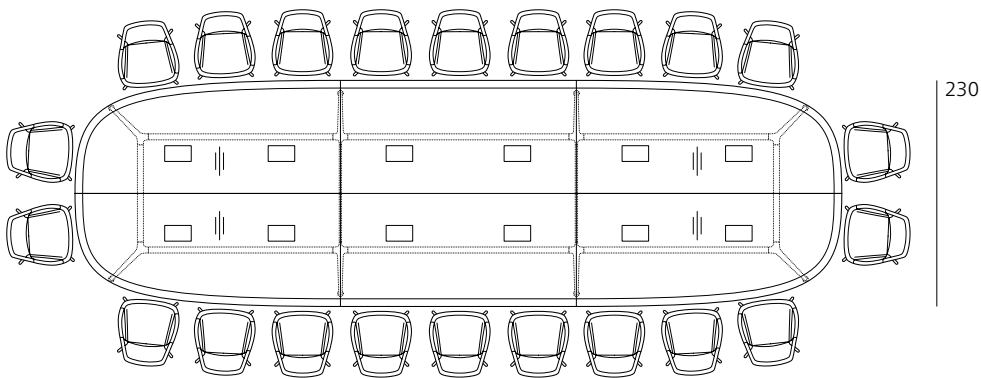

300/30 Round table Ø 125 cm – for 4 people

300/30 Round table Ø 150 cm – for 4 people

300/40 Round table Ø 210 cm – for 8 people

300/50 Round table Ø 300 cm – for 12 people

Square table example configurations / models and dimensions

300/30 Square table 120 cm – for 4 people

300/40 Square table 190 cm – for 8 people

300/50 Square table 280 cm – for 12 people

Table elements and example configurations

300/14 Starting element 150 x 190 cm

300/16 Intermediate element 150 x 160 cm

300/15 Finishing element 150 x 190 cm

300/14 Starting element 150 x 270 cm

300/16 Intermediate element 150 x 240 cm

300/15 Finishing element 150 x 270 cm

300/10 for 14 people

300/25 for 16 people

300/26 for 18 people

300/27 for 20 people

300/28 for 22 people

780

All dimensions in cm.
Subject to change.

30 range conference chairs

Upholstery materials