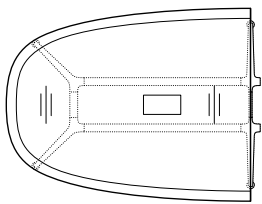

300/30 Round table Ø 125 cm – for 4 people

300/30 Round table Ø 150 cm – for 4 people

300/40 Round table Ø 210 cm – for 8 people

300/50 Round table Ø 300 cm – for 12 people

Square table example configurations / models and dimensions

300/30 Square table 120 cm – for 4 people

300/40 Square table 190 cm – for 8 people

300/50 Square table 280 cm – for 12 people

Table elements and example configurations

300/14 Starting element 150 x 190 cm

300/16 Intermediate element 150 x 160 cm

300/15 Finishing element 150 x 190 cm

300/14 Starting element 150 x 270 cm

300/16 Intermediate element 150 x 240 cm

300/15 Finishing element 150 x 270 cm

300/10 for 14 people