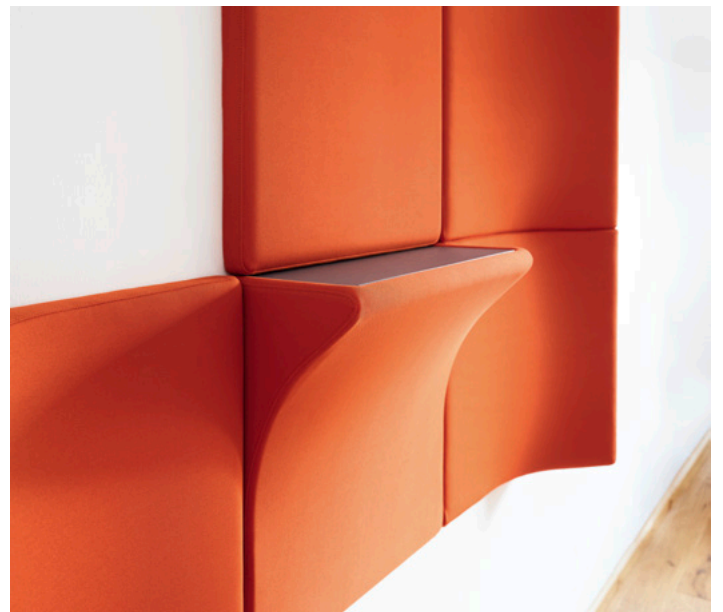

Landing.

208 range

When planning office space, one of the most important tasks is encouraging interaction between people. The decorative and sound-absorbent Landing wall relief gives spaces an upgrade, creating a welcoming atmosphere in areas where the likelihood of people bumping into one another is high but where room for seating groups and side tables is normally lacking – hallways, cross-over spaces, and stairwells.

The combination of flat and projecting square elements provides all sorts of opportunities for people to take short breaks. The modules improve acoustics, create little corners for chats or phone calls, offer spaces to leave drinks or smartphones, and take the strain off people's feet.

Awards

Landing
Design: Rudolph Schelling Webermann

208/1
Flat element
60 x 60 cm (235/8" x 235/8"),
depth 5 cm (2")

208/2
Projecting element with shelf
60 x 60 cm (235/8" x 235/8"),
depth 23 cm (91/16")

208/2
Projecting element
60 x 60 cm (235/8" x 235/8"), depth 23 cm (91/16")