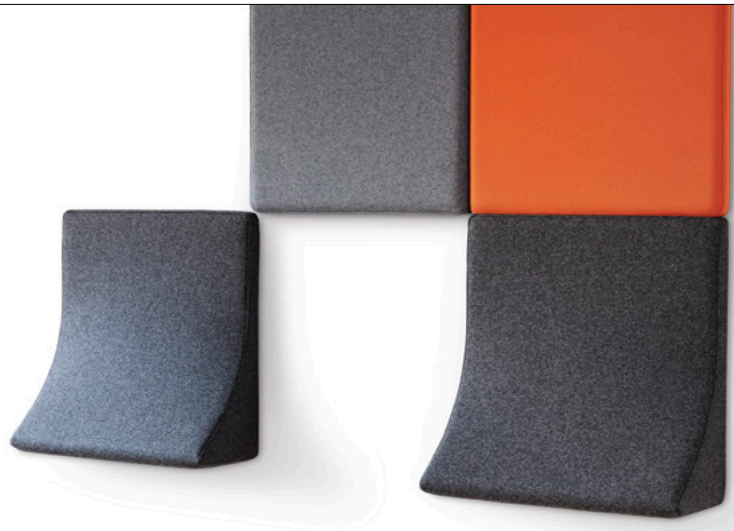

Landing.

208 range

When planning office space, one of the most important tasks is encouraging interaction between people. The decorative and sound-absorbent Landing wall relief gives spaces an upgrade, creating a welcoming atmosphere in areas where the likelihood of people bumping into one another is high but where room for seating groups and side tables is normally lacking – hallways, cross-over spaces, and stairwells.

The combination of flat and projecting square elements provides all sorts of opportunities for people to take short breaks. The modules improve acoustics, create little corners for chats or phone calls, offer spaces to leave drinks or smartphones, and take the strain off people's feet.

Awards

Landing
Design: Rudolph Schelling Webermann

208/1
Flat element
60 x 60 cm (235/8" x 235/8"),
depth 5 cm (2")

208/2
Projecting element with shelf
60 x 60 cm (235/8" x 235/8"),
depth 23 cm (91/16")

208/2
Projecting element
60 x 60 cm (235/8" x 235/8"), depth 23 cm (91/16")